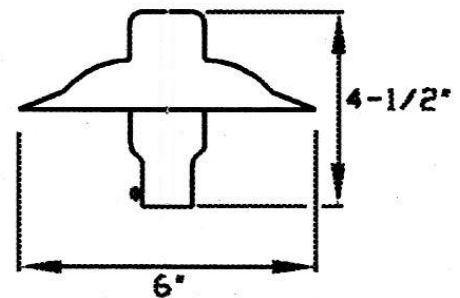

## 6" Copper Path Light

Solid Copper Top with white painted bottom for optimal reflectivity

Dimensions : 6" x 4 -1/2"

Wire Lead: 18/2 landscape cable (includes Quick Connectors)

Lens: Tempered Borosilicate Glass

Lamp: G4 Bi-pin Lamp, 20 watt halogen or 2 watt LED standard (35 watt maximum)

Lamp Base: G4 / G6.35 ceramic holder rated 250V, 1000 watt.

Mount: Standard Power Stake (PS) or optional surface mount. Standard lengths available from 12" to 40".

### PHOTOMETRICS

Conforms to UL  
Standard 1838

3182781