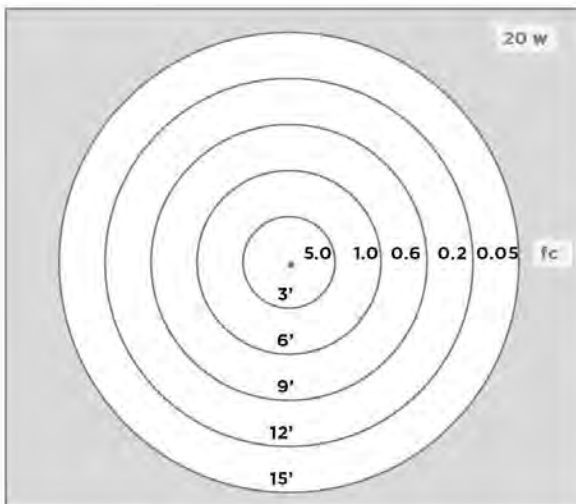

PHOTOMETRICS

Conforms to UL
Standard 1838

3182781