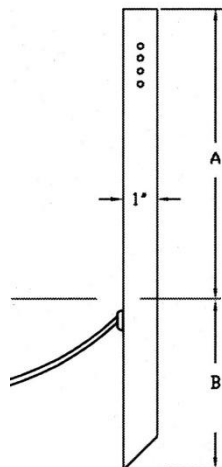

## 6" Copper Path Light

Solid Copper Top with white painted bottom for optimal reflectivity

Dimensions : 6" x 4 -1/2"

Wire Lead: 18/2 landscape cable (includes Quick Connectors)

Lens: Tempered Borosilicate Glass

Lamp: G4 Bi-pin Lamp, 20 watt halogen or 2 watt LED standard (35 watt maximum)

Lamp Base: G4 / G6.35 ceramic holder rated 250V, 1000 watt.

Mount: Standard Power Stake (PS) or optional surface mount. Standard lengths available from 12" to 40".

### PHOTOMETRICS

Conforms to UL  
Standard 1838

3182781